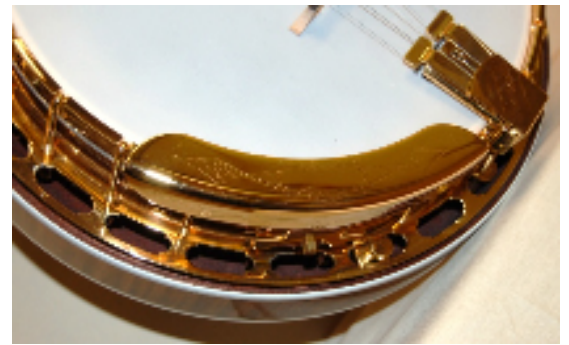

# “AFFORDABLE SERIES BANJO”

**Kel Kroydon Maple KK-Granada**

**\$3,579.00**

For more information about our banjos, and to view beautiful close-up photos of the designs and quality, please review the Kel Kroydon Story on our website.

## **Standard features of this banjo include:**

- Tiger Maple Neck by Robin Smith
- Gill Mfg Tiger Maple Resonator
- AMB Co 3 Ply Rock Maple Rim
- Kulesh 20 Hole Tone Ring w/1990 Proprietary Formula
- Mastertone Style One Piece Flange
- Notched 24 Hook Tension Hoop
- Bound Rosewood Fretboard
- BWB Binding
- Bone Nut
- Double Cut Style Peghead
- Ebony Peghead Veneer
- Hearts & Flowers Style Pearl Inlay
- Engraved Hardware
- Dual Coordinator Rods
- SC Style Gold Plated Hardware
- Timeless .656 Maple Bridge
- Gotoh Tuners w/Geared 5th String Tuner
- Cryogenic Loop End Strings
- Brass Kershner Tailpiece
- AMB/Remo Medium Crown Frosted Head
- Nitrocellulose Lacquer Finish
- Hardshell Case
- Limited Lifetime Warranty